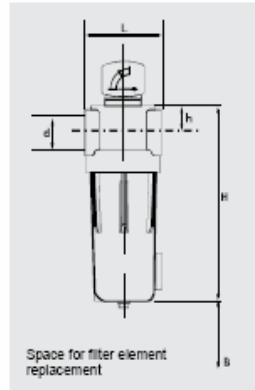

Pipeline Filter

Max working pressure: 1.6MPa

Working temperature: 1.5-65°C

Built-in auto drain valve

Grade V

Filtration precision: $\geq 2\mu\text{m}$

Water separating efficiency $\geq 95\%$

Residual oil content $\leq 2\text{PPM W/W}$

Initial differential pressure: 0.01MPa

Differential pressure for element change: 0.07MPa

Grade A

Filtration precision: $\geq 1\mu\text{m}$

Residual oil content $\leq 0.1\text{PPM W/W}$

Initial differential pressure: 0.01MPa

Differential pressure for element change: 0.07MPa

Grade B

Filtration precision: $\geq 0.01\mu\text{m}$

Residual oil content $\leq 0.01\text{PPM w/w}$.

Initial differential pressure: 0.012MPa

Differential pressure for element change: 0.0 Element change: After run 10000 hours

Grade C

For the removal of oil vapor and hydrocarbon.

Residual oil content $\leq 0.003\text{PPM W/W}$

Initial differential pressure: 0.2MPa

Flow Rate M3/MIN	Port Size	Pre-filter	Precision Filter	Ultra precision Filter	Carbon Filter	Filter element
		Grade V	Grade A	Grade B	Grade C	
1	RP1/2	AM0060-V	AM0060-A	AM0060-B	AM0060-C	M010-V.A.B.C.D
1.5	RP3/4	AM0090-V	AM0090-A	AM0090-B	AM0090-C	M015-V.A.B.C.D
3.6	RP1	AM0216-V	AM0216-A	AM0216-B	AM0216-C	M036-V.A.B.C.D
4.8	RP1 1/2	AM0288-V	AM0288-A	AM0288-B	AM0288-C	M048-V.A.B.C.D
7.2	RP1 1/2	AM0432-V	AM0432-A	AM0432-B	AM0432-C	M072-V.A.B.C.D
8.7	RP1 1/2	AM0522-V	AM0522-A	AM0522-B	AM0522-C	M087-V.A.B.C.D
12	RP2	AM0720-V	AM0720-A	AM0720-B	AM0720-C	M120-V.A.B.C.D
16	RP2	AM0960-V	AM0960-A	AM0960-B	AM0960-C	M160-V.A.B.C.D
20	RP2	AM1200-V	AM1200-A	AM1200-B	AM1200-C	M200-V.A.B.C.D
24	RP2 1/2	AM1440-V	AM1440-A	AM1440-B	AM1440-C	M240-V.A.B.C.D
32	RP3	AM1920-V	AM1920-A	AM1920-B	AM1920-C	M320-V.A.B.C.D
40	RP3	AM2400-V	AM2400-A	AM2400-B	AM2400-C	M400-V.A.B.C.D

Option: