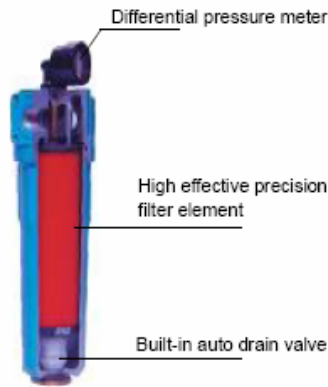

Pipeline Filter

Max working pressure: 1.6MPa

Working temperature: 1.5-65°C

Built-in auto drain valve

Grade V

Filtration precision: $\geq 2\mu\text{m}$

Water separating efficiency $\geq 95\%$

Residual oil content $\leq 2\text{PPM W/W}$

Initial differential pressure: 0.01MPa

Differential pressure for element change: 0.07MPa

Grade A

Filtration precision: $\geq 1\mu\text{m}$

Residual oil content $\leq 0.1\text{PPM W/W}$

Initial differential pressure: 0.01MPa

Differential pressure for element change: 0.07MPa

Grade B

Filtration precision: $\geq 0.01\mu\text{m}$

Residual oil content $\leq 0.01\text{PPM w/w}$.

Initial differential pressure: 0.012MPa

Differential pressure for element change: 0.0 Element change: After run 10000 hours

Grade C

For the removal of oil vapor and hydrocarbon.

Residual oil content $\leq 0.003\text{PPM W/W}$

Initial differential pressure: 0.2MPa

Flow Rate M3/MIN	Port Size	Pre-filter	Precision Filter	Ultra precision Filter	Carbon Filter	Filter element
		Grade V	Grade A	Grade B	Grade C	
1	RP1/2	AM0060-V	AM0060-A	AM0060-B	AM0060-C	M010-V.A.B.C.D
1.5	RP3/4	AM0090-V	AM0090-A	AM0090-B	AM0090-C	M015-V.A.B.C.D
3.6	RP1	AM0216-V	AM0216-A	AM0216-B	AM0216-C	M036-V.A.B.C.D
4.8	RP1 1/2	AM0288-V	AM0288-A	AM0288-B	AM0288-C	M048-V.A.B.C.D
7.2	RP1 1/2	AM0432-V	AM0432-A	AM0432-B	AM0432-C	M072-V.A.B.C.D
8.7	RP1 1/2	AM0522-V	AM0522-A	AM0522-B	AM0522-C	M087-V.A.B.C.D
12	RP2	AM0720-V	AM0720-A	AM0720-B	AM0720-C	M120-V.A.B.C.D
16	RP2	AM0960-V	AM0960-A	AM0960-B	AM0960-C	M160-V.A.B.C.D
20	RP2	AM1200-V	AM1200-A	AM1200-B	AM1200-C	M200-V.A.B.C.D
24	RP2 1/2	AM1440-V	AM1440-A	AM1440-B	AM1440-C	M240-V.A.B.C.D
32	RP3	AM1920-V	AM1920-A	AM1920-B	AM1920-C	M320-V.A.B.C.D
40	RP3	AM2400-V	AM2400-A	AM2400-B	AM2400-C	M400-V.A.B.C.D

Option: